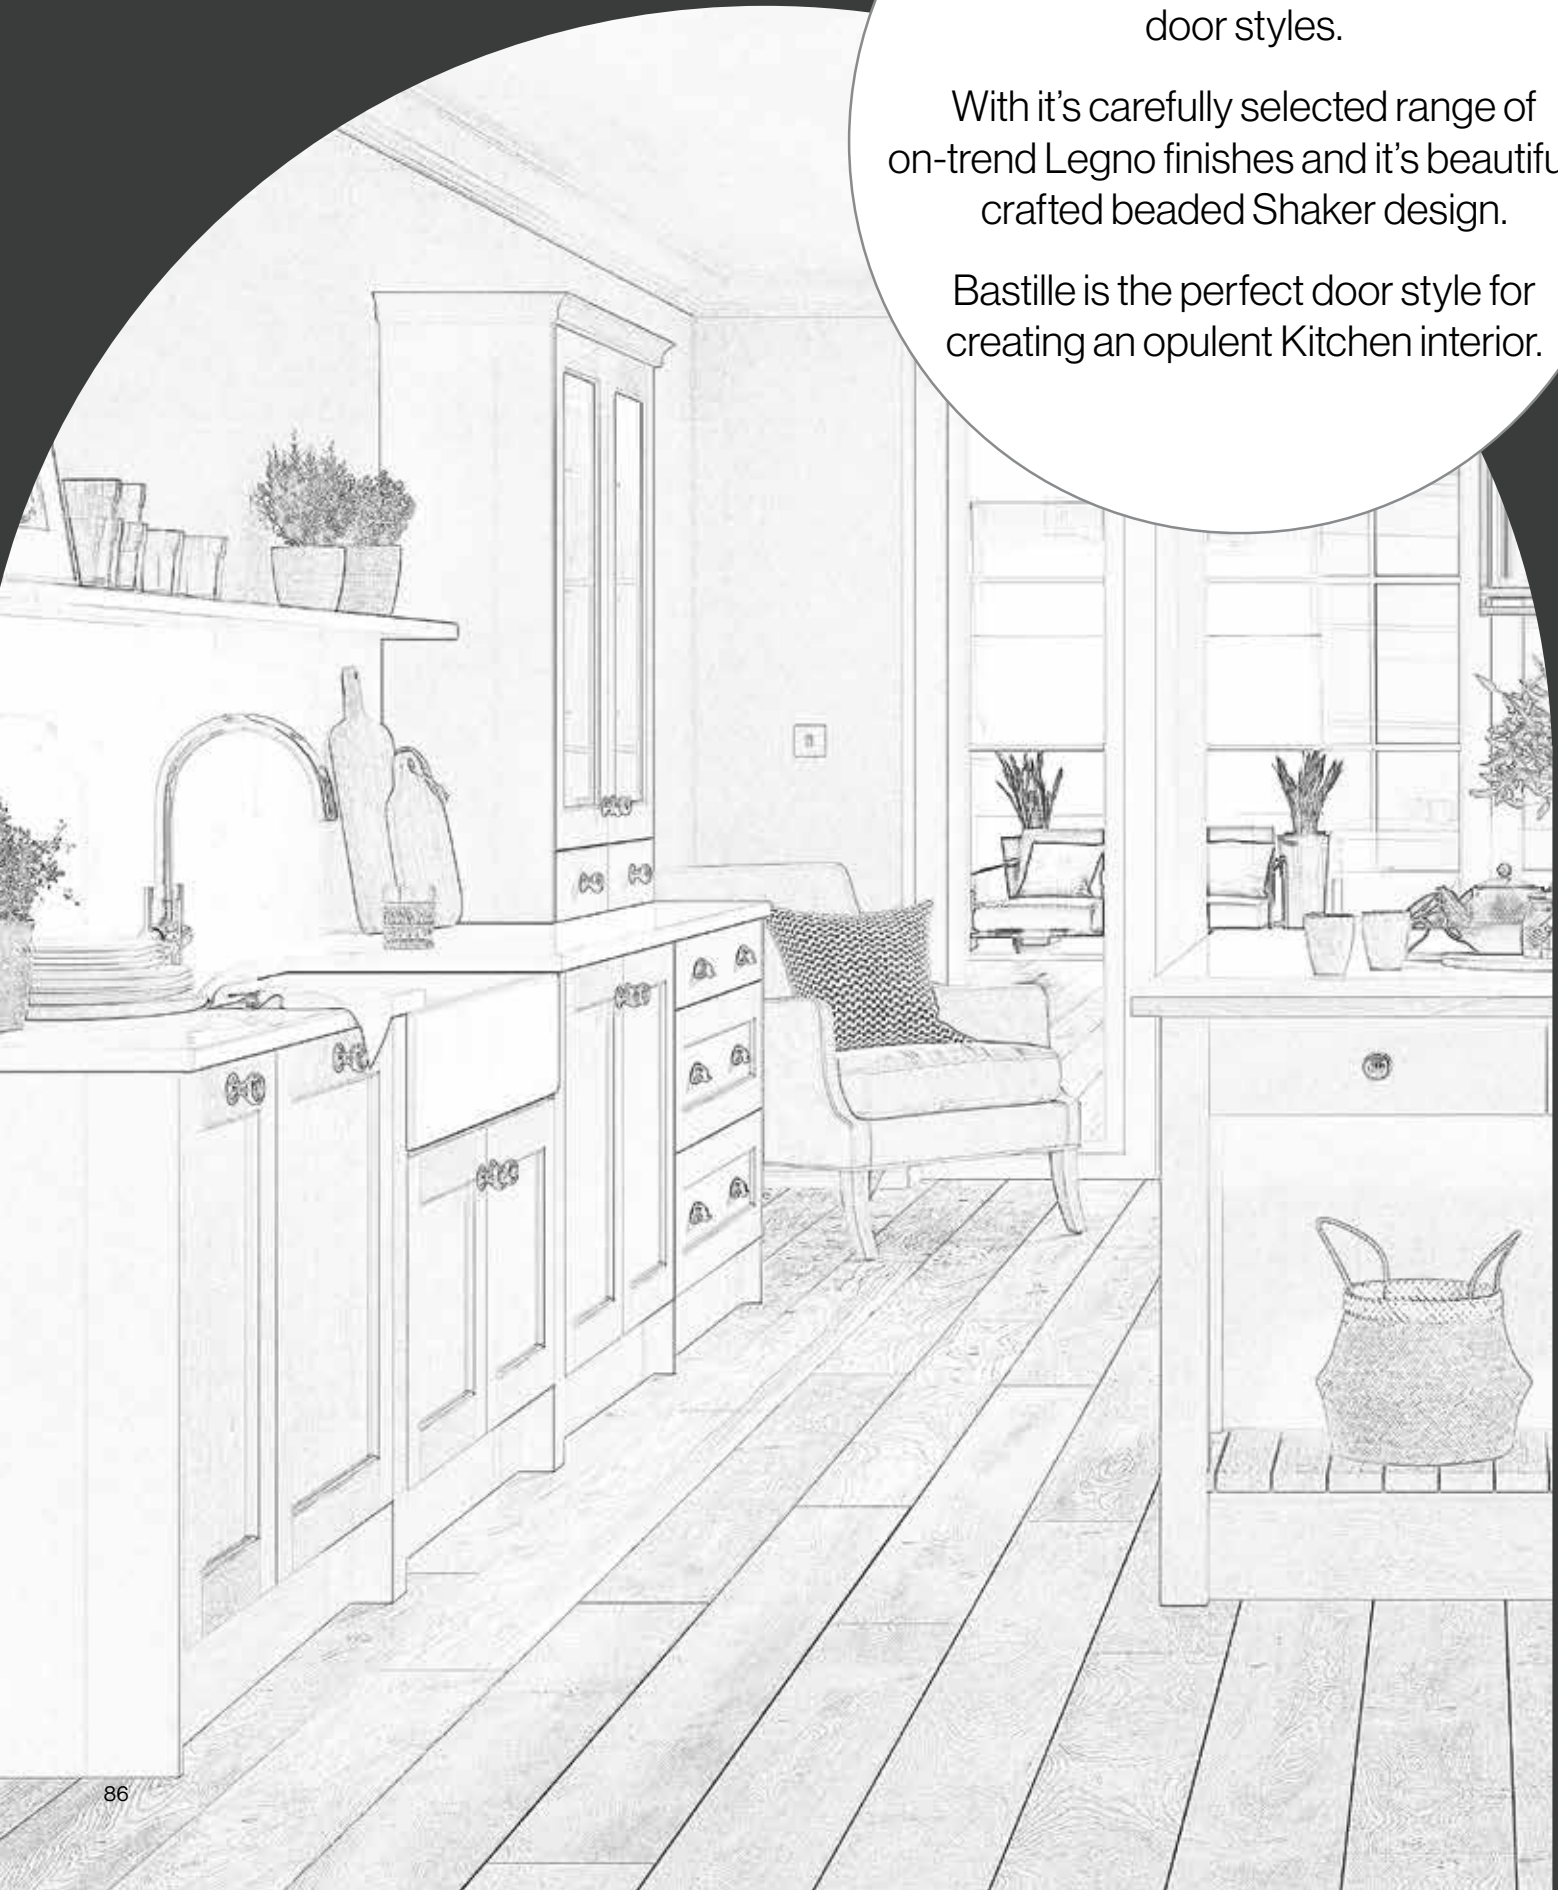

Bastille is the perfect balance between classic and contemporary door styles.

With it's carefully selected range of on-trend Legno finishes and it's beautifully crafted beaded Shaker design.

Bastille is the perfect door style for creating an opulent Kitchen interior.