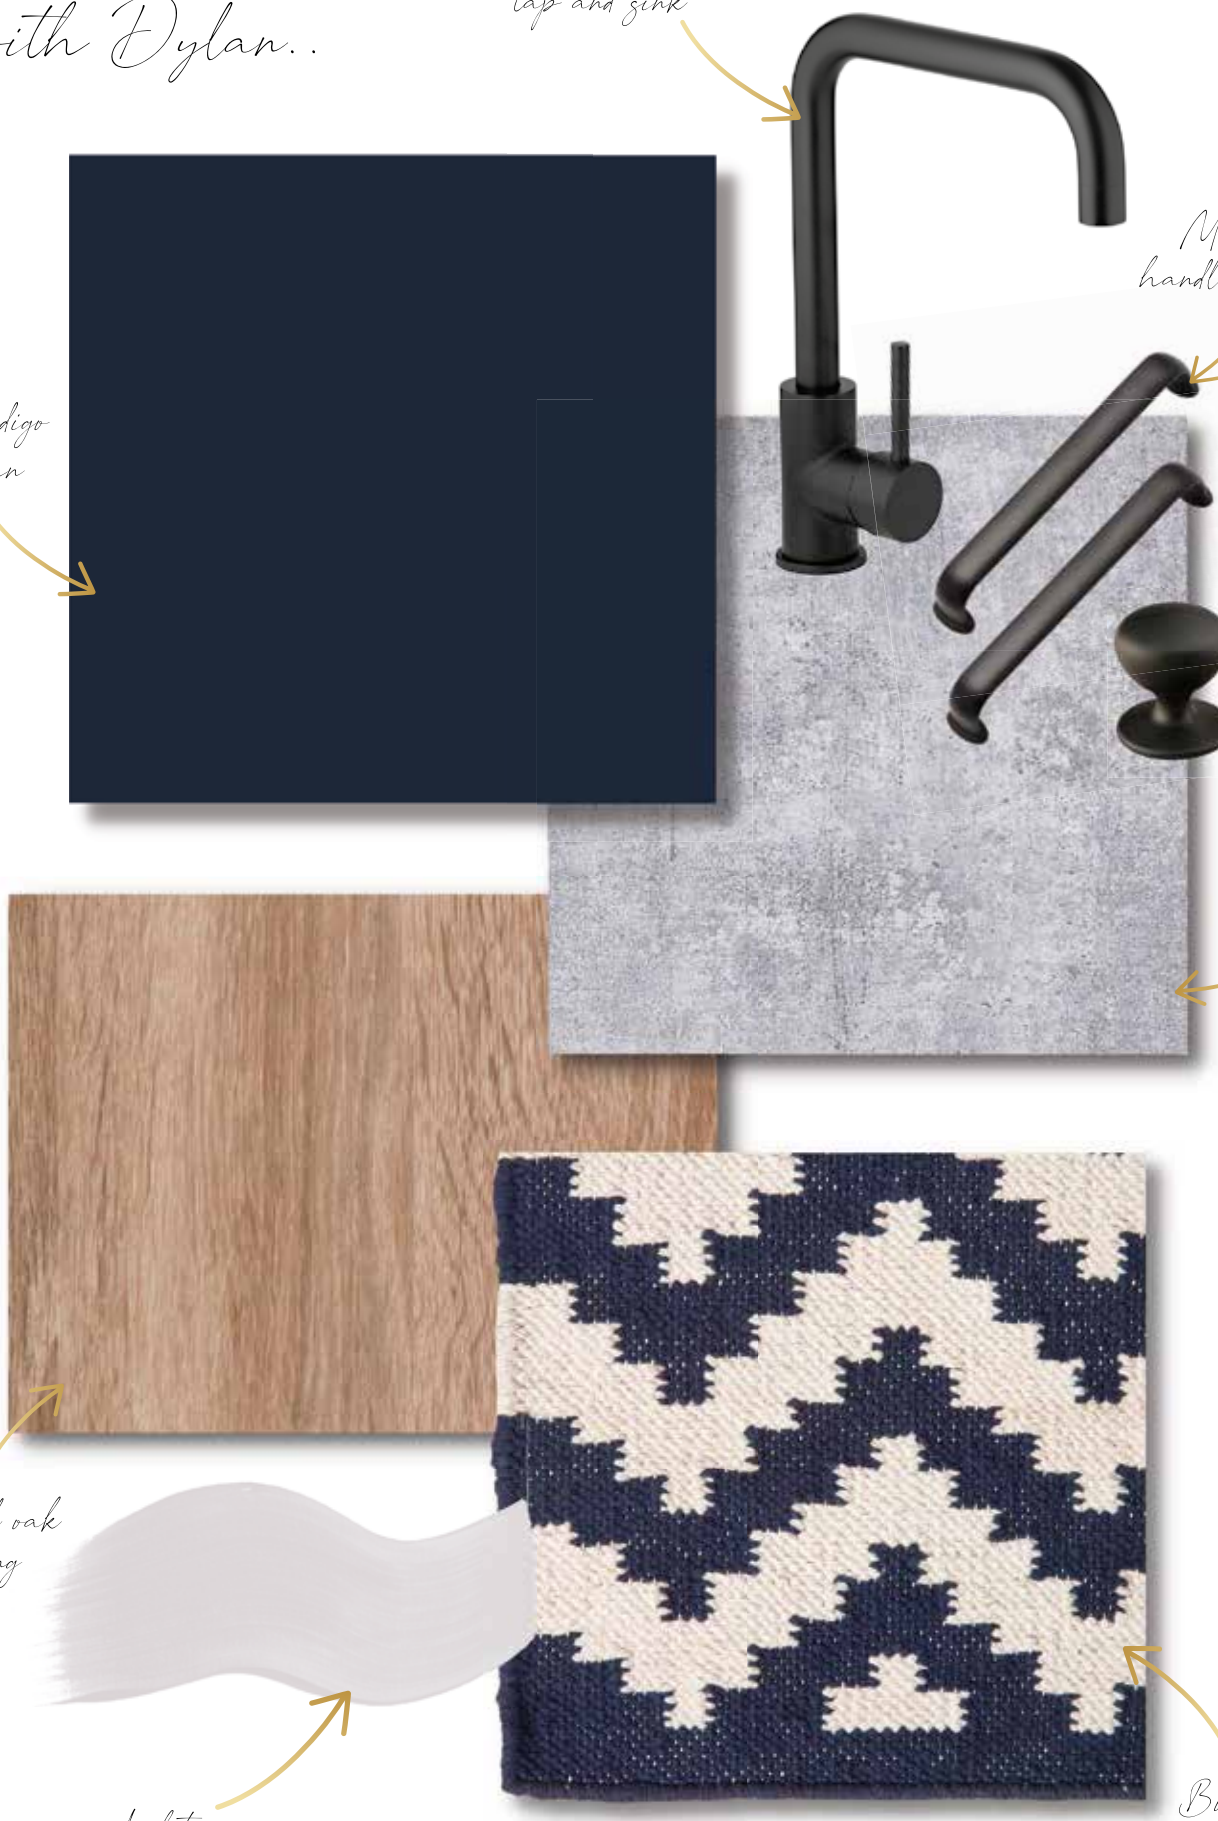

Set the tone
with Dylan..

Matt black
tap and sink

Matt Indigo
kitchen

Matt black
handles + knobs

Grey stone
effect
worktop

Natural oak
flooring

Light grey
wall paint

Bold pattern
rug to add
detail & texture