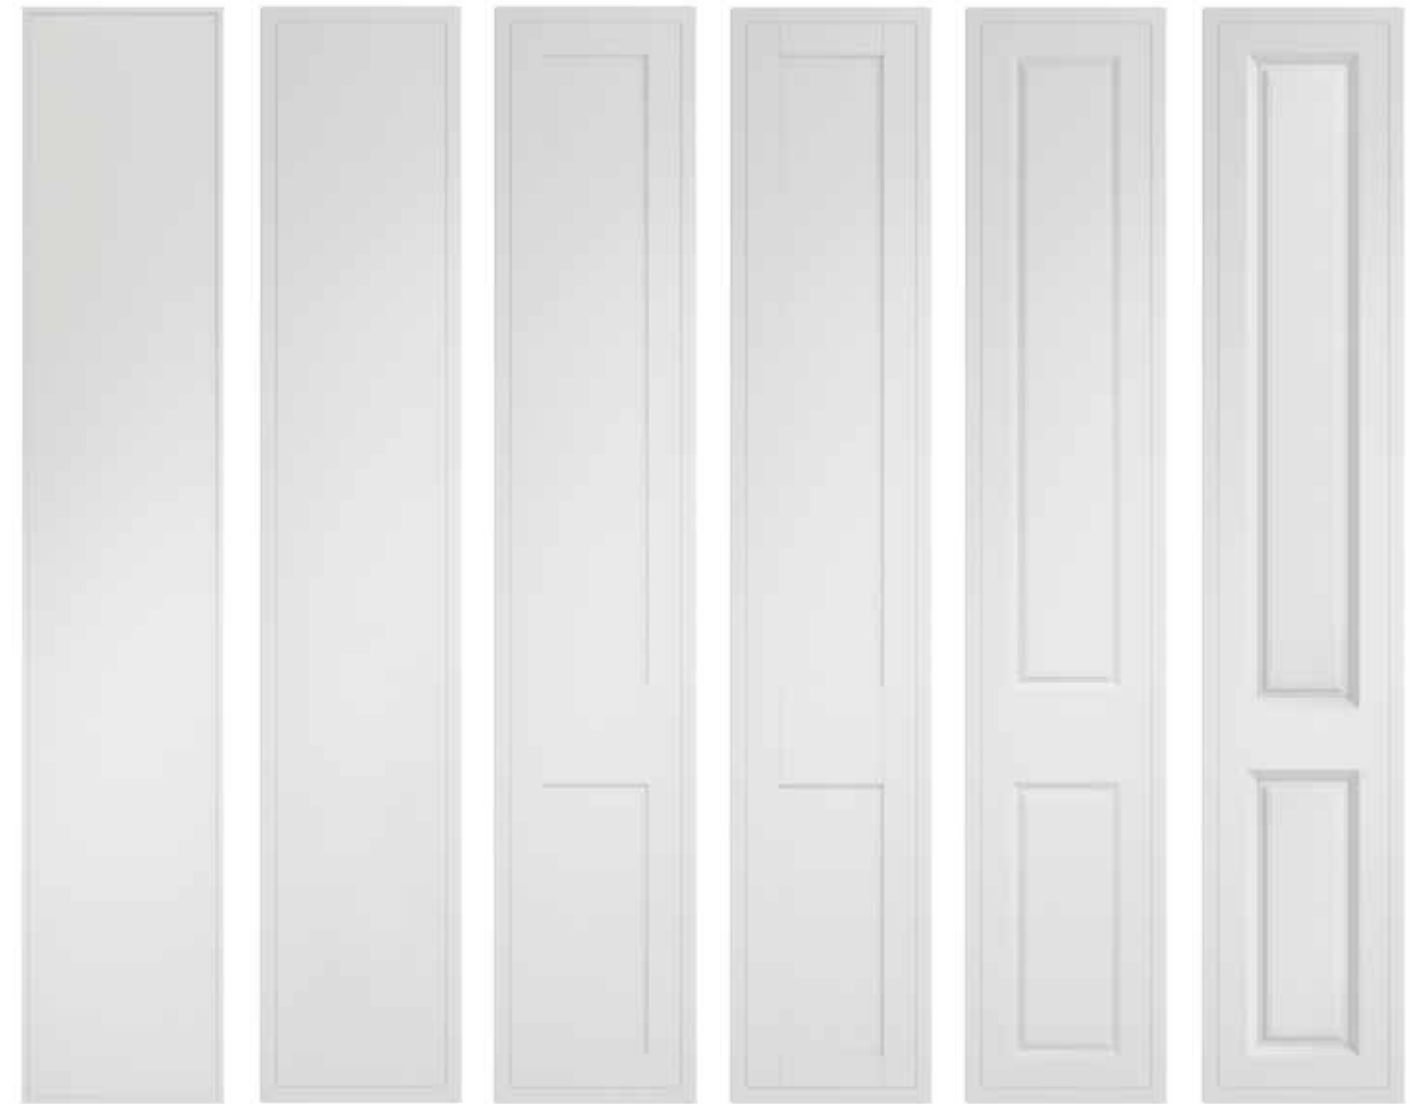

Vilo
10mm Stile Width

Jones
36mm Stile Width

Rathlin
95mm Stile Width

St. Ives
95mm Stile Width

Salisbury
90mm Stile Width

Ealing
110mm Stile Width