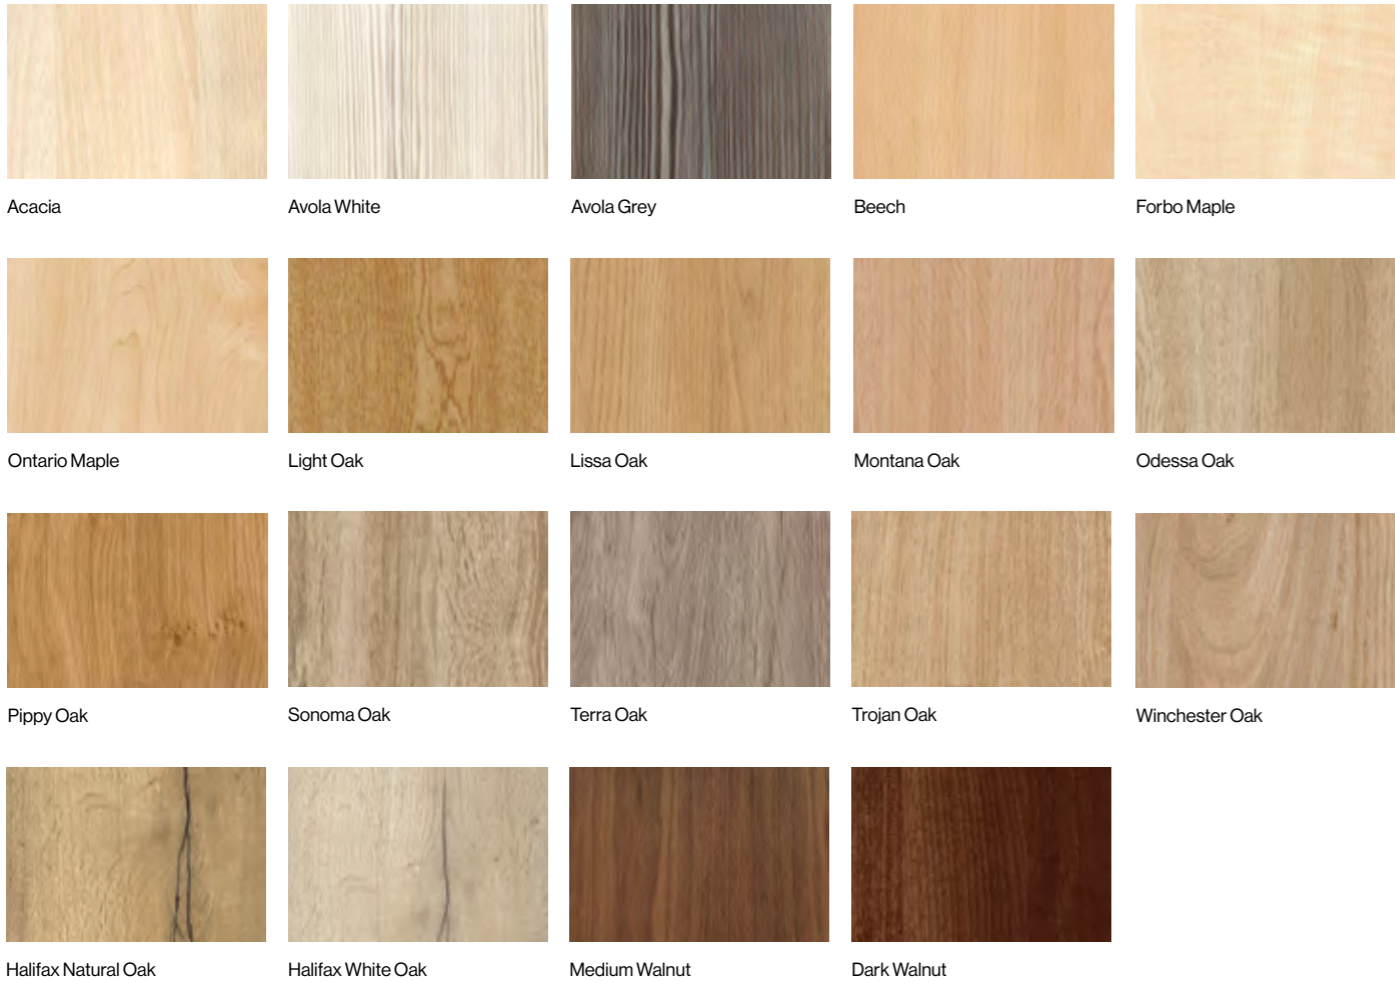

With 5G you have the ultimate design flexibility when it comes to colours and finishes. With a huge range of uni-colours, wood grains, painted effect and special textures, you can practically achieve any desired look.

Matt Colours, Wood Grains and Specials

Matt Wood Grains

Matt Specials

Matt Textured Colours

Matt Smooth Colours

5G Colours / Finishes

SERICA® Super Smooth Matt

SERICA® Super Smooth Matt

SERICA® Porcelain SERICA® Alabaster SERICA® Taupe Grey SERICA® Pebble

SERICA® Dakar SERICA® Cashmere SERICA® Stone Grey SERICA® Kobe

SERICA® White Grey SERICA® Light Grey SERICA® Dust Grey SERICA® Graphite

SERICA® Denim SERICA® Marine Blue SERICA® Indigo SERICA® Heritage Green

5G Colours / Finishes

High Gloss Colours

High Gloss Colours

Gloss White Gloss Light Grey Gloss Dust Grey Gloss Graphite Gloss Black

Gloss Ivory Gloss Cream Gloss Oyster Gloss Mussel Gloss Latte