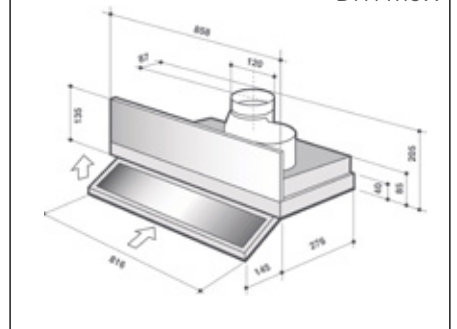

90CM DECORATIVE BOX HOODS

DHB7952X
DHB7952G
DHB7952W
DHB7952A

60CM INTEGRATED HOOD

DHE1146A

90CM TELESCOPIC HOOD

DHT1119X

DE DIETRICH

FITTING DIMENSIONS