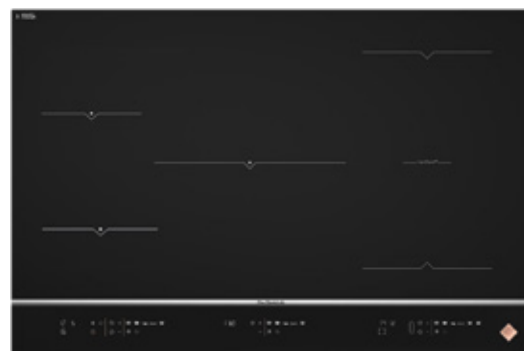

- ◇ 4 Cooking Zones with 1 horiZone Cooking Space
- ◇ White LED Touch Controls
- ◇ Automatic Pan Detection
- ◇ 20 Power Levels
- ◇ 4 Timers
- ◇ 10 Safety Features including Residual Heat Indicator
- ◇ 4 Direct Access Controls: Keep Warm, Simmer, Sear and Boost
- ◇ Booster on Every Zone
- ◇ 7 Functions: Boil, Elapsed Time, Timer, Recall, Clean Lock, Switch and ICS
- ◇ Total Hob Power: 7.4 kW
- ◇ 3 Year Warranty

DPI7884W | PURE WHITE

80CM 5 RING HORIZONE INDUCTION HOB DPI7878X

This compact 80cm hob packs a punch with 5 zones including a horiZone.

- ◇ 4 Cooking Zones with 1 horiZone Cooking Space
- ◇ White LED Touch Controls
- ◇ Automatic Pan Detection
- ◇ 20 Power Levels
- ◇ 4 Timers
- ◇ 10 Safety Features including Residual Heat Indicator
- ◇ 4 Direct Access Controls: Keep Warm, Simmer, Sear and Boost
- ◇ Booster on Every Zone
- ◇ 6 Functions: Boil, Elapsed Time, Recall, Clean Lock, Switch and ICS
- ◇ Total Hob Power: 7.4 kW
- ◇ 3 Year Warranty