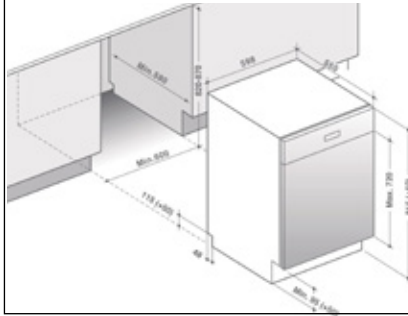

60CM BUILT-IN DISHWASHER

DV14442JU