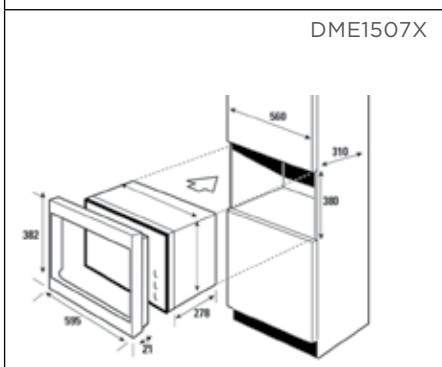

DRC771FNU

DE DIETRICH

FITTING DIMENSIONS

ALL BUILT-IN 60CM OVENS

45CM MICROWAVES

45CM COMPACT APPLIANCES

38CM SOLO MICROWAVE

38CM SOLO MICROWAVE