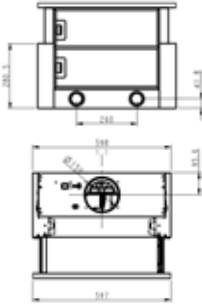

FITTING DIMENSIONS

60CM TELESCOPIC HOOD

DHT7156X