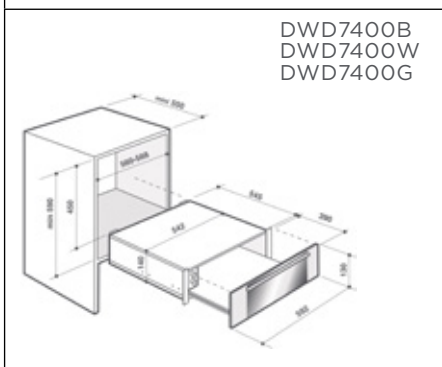

WARMING DRAWERS