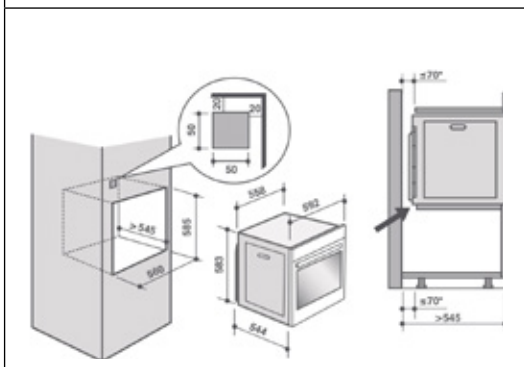

DRC771FNU

DE DIETRICH

FITTING DIMENSIONS

ALL BUILT-IN 60CM OVENS

45CM MICROWAVES

45CM COMPACT APPLIANCES

38CM SOLO MICROWAVE

38CM SOLO MICROWAVE