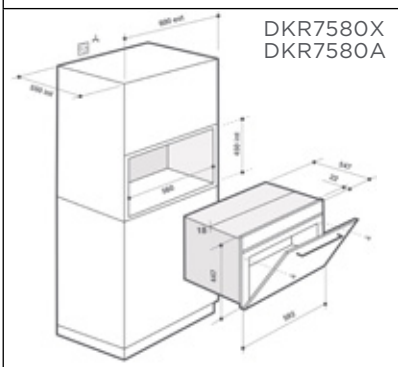

DRC771FNU

DE DIETRICH

FITTING DIMENSIONS

ALL BUILT-IN 60CM OVENS

45CM MICROWAVES

45CM COMPACT APPLIANCES

38CM SOLO MICROWAVE

38CM SOLO MICROWAVE