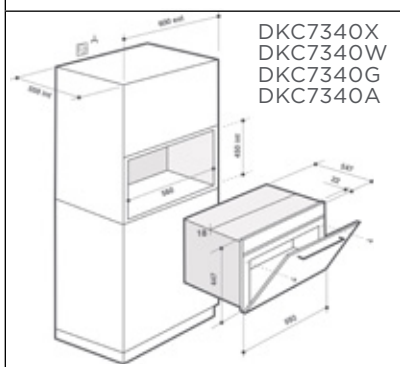

DRC771FNU

DE DIETRICH

FITTING DIMENSIONS

ALL BUILT-IN 60CM OVENS

45CM MICROWAVES

45CM COMPACT APPLIANCES

38CM SOLO MICROWAVE

38CM SOLO MICROWAVE