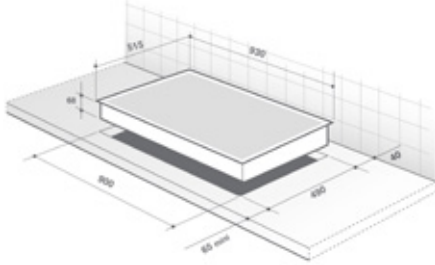

BUILT-IN COFFEE MACHINES

WARMING DRAWERS

65CM INDUCTION HOBS

80CM INDUCTION HOBS

DE DIETRICH

FITTING DIMENSIONS

93CM INDUCTION HOBS

DPI7965X
DPI7966XS
DPI7969XS