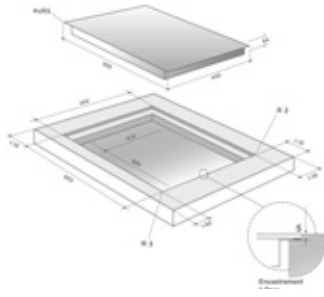

93CM SLIM INDUCTION HOB

DPI7768X