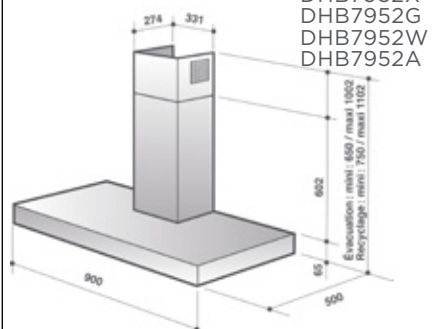

90CM DECORATIVE BOX HOODS

DHB7952X
DHB7952G
DHB7952W
DHB7952A