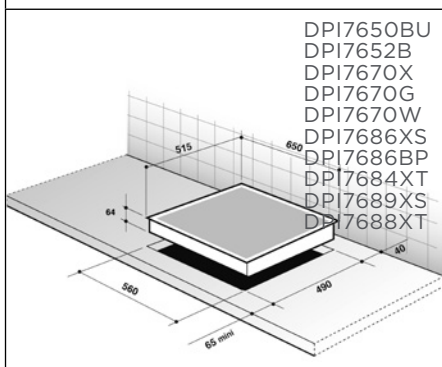

65CM INDUCTION HOBS