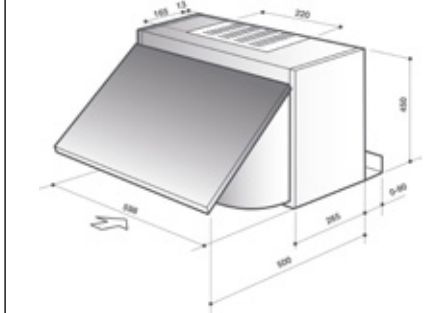

60CM INTEGRATED HOOD

DHE1146A