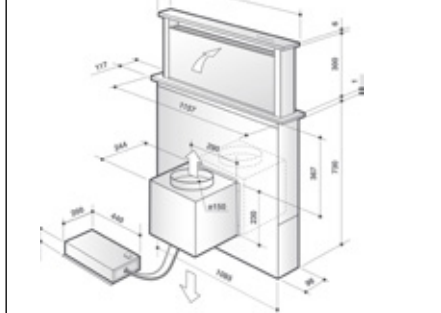

30CM INDUCTION DOMINO HOB

DPI7360X

38CM INDUCTION DOMINO HOB

DPI7469XS

120CM DOWNDRAFT HOOD

DHD7261B

90CM VERTICAL HOOD

DHV7962A