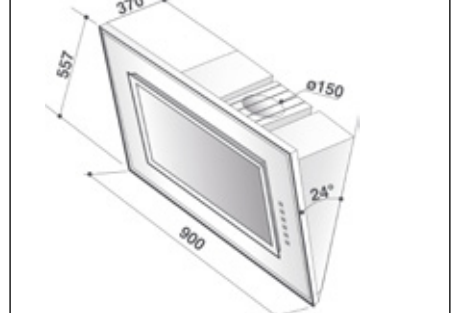

30CM INDUCTION DOMINO HOB

DPI7360X

38CM INDUCTION DOMINO HOB

DPI7469XS

120CM DOWNDRAFT HOOD

DHD7261B

90CM VERTICAL HOOD

DHV7962A