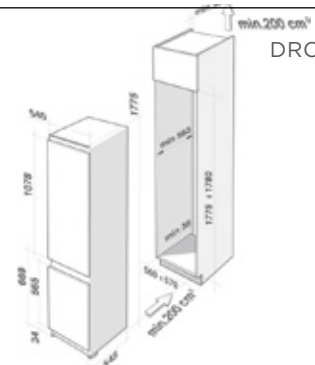

BUILT-IN FRIDGE FREEZER

DRC771FNU