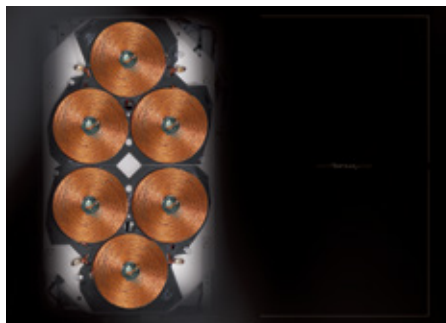

INDUCTION HOBS

FEATURES & FUNCTIONS EXPLAINED