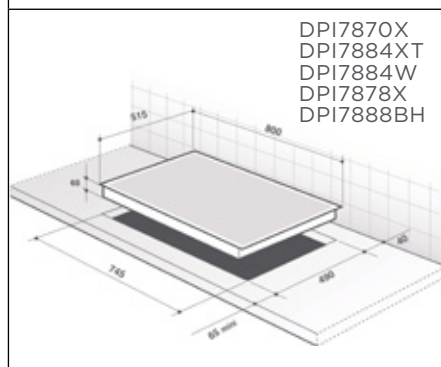

BUILT-IN COFFEE MACHINES

WARMING DRAWERS

65CM INDUCTION HOBS

80CM INDUCTION HOBS

DE DIETRICH

FITTING DIMENSIONS

93CM INDUCTION HOBS

DPI7965X
DPI7966XS
DPI7969XS