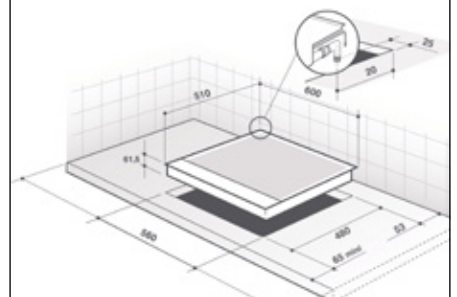

60CM GAS HOB

DPE7620XF