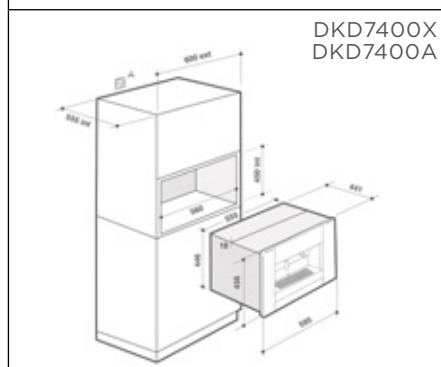

BUILT-IN COFFEE MACHINES