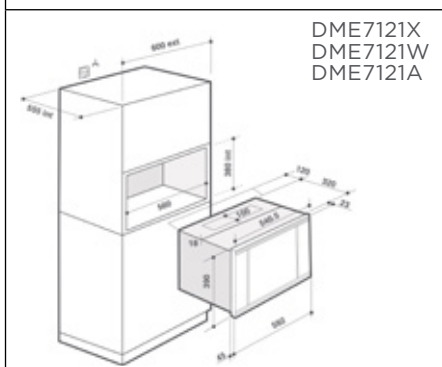

DRC771FNU

DE DIETRICH

FITTING DIMENSIONS

ALL BUILT-IN 60CM OVENS

45CM MICROWAVES

45CM COMPACT APPLIANCES

38CM SOLO MICROWAVE

38CM SOLO MICROWAVE