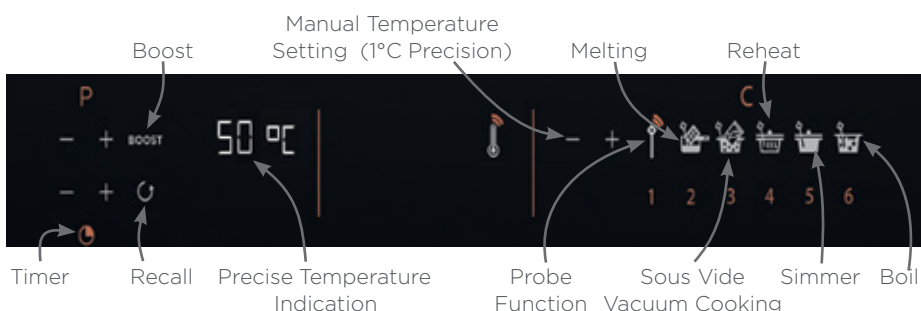

HOBS

EXCEPTIONAL MODULARITY FOR AN INFINITE CULINARY EXPERIENCE

NEW PERFECT SENSOR HOBS

De Dietrich offers the **Perfect Sensor** collection: new hobs which measure and regulate the cooking temperature for degree precision dishes. Temperature fluctuation has an impact on cooking results. Thanks to its connected probe, the hob indicates in real-time the accurate temperature to the nearest degree measured in your dish. This allows to control the cooking of ingredients and grants the ability to achieve culinary excellence.

The **Perfect Sensor** hob has three modes of cooking:

- Autonomous control of the cooking temperature with visualisation on the keyboard of the exact temperature inside the pot
- Set the temperature you wish the dish to reach
- Management of the temperature using one of the 5 pre-set temperatures available on the direct access key pad - melt, sous vide (vacuum cooking), reheat, simmer and boil

This is ideal for tempering chocolate, cooking the perfect medium rare steak, or just for peace of mind that your chicken cooked all the way through.