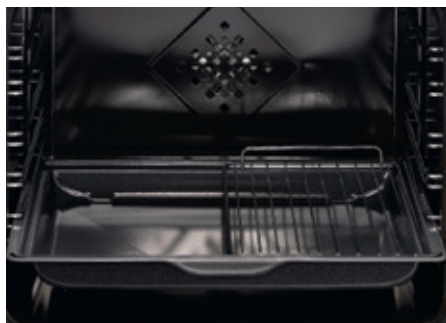

OVEN FUNCTIONS & FEATURES EXPLAINED

Functions

Multifunction Plus:

Combined Heat and Fan Cooking functions, exclusive to De Dietrich.

Among the functions offered by the Multifunction Plus, two cooking modes stand out: Combined Heat and Fan Cooking.

With an element surrounding the fan which ensures a perfectly even distribution of heat, the **Combined Heat** function has been specifically designed for moisture retention cooking methods, as used for tarts, quiches or pizzas. This technique also provides energy savings. The temperature rises very quickly, thus eliminating the pre-heating phase.

The **Fan Cooking** function is the only process that preserves the delicate texture of white meat and the aroma and flavour of foods cooked *en papillote*; this allows different dishes to be cooked on three levels at the same time whilst preserving the individual aromas and tastes of each.